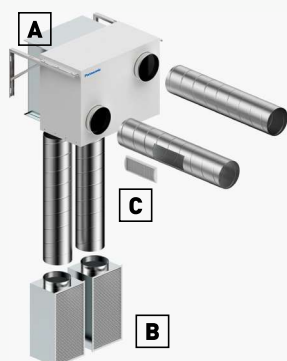

Accessoires voor externe luchtinlaatconfiguraties.

Jet Air Stream Standard

Jet Air Stream Ducted

- A | PCZ-AHRX0056
- A | PCZ-AHRX0057
- B | PCZ-AHRX0061
- C | PCZ-AHRX0071

BIG PACi NX-serie met water warmtewisselaar voor koeling of verwarming

Waterwarmtewisselaar	Buitenunit	Koelen kW	Verwarmen kW	Energie-efficiëntieklasse voor verwarming	$\eta_{s,h}$ (LOT1)	Bruto adviesprijs**	
PAW-200W5APAC-2	U-200PZH4E8***	17,5	24,6	A+++	A+	174%	€ 8.475,-
PAW-250W5APAC-2	U-250PZH4E8***	20,6	26,4	A+++	A+	174%	€ 9.389,-

*** 3 fasen.